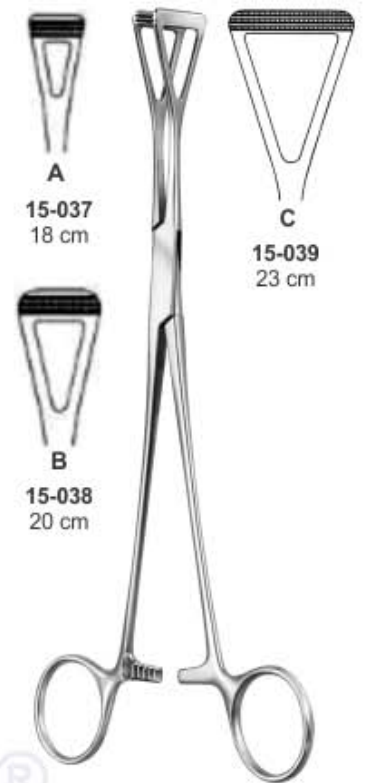

Babcock Seizing Forceps

- 15-024 16 cm
- 15-025 18 cm
- 15-026 20 cm
- 15-027 22 cm

Babcock Tissue Grasping Forceps

15-028 16 cm

15-029 21.5 cm

Babcock Tissue Grasping Forceps
 15-030 18 cm
 15-031 24 cm

Collin Grasp Forceps
 15-032 14 cm

Collin Tissue Grasping Forceps
 15-033 19.5 cm

Collin Tissue Grasping Forceps
 15-034 23 cm

Duval Lung Tissue Forceps
 15-035 1" WIDE
 DeBakey type jaw, 23 cm

Lovelace Lung Tissue Forceps
 15-036 1" WIDE
 Angled on Side,
 DeBakey type jaw, 19 cm

A
 15-037
 18 cm

B
 15-038
 20 cm

C
 15-039
 23 cm

Scheibe
 Organ Grasping Forceps

Heywood-Smith
 15-040
 Polypus Grasping Forceps
 21 cm

15-041
 18 cm
15-042
 20 cm

15-043
 20 cm
15-044
 23 cm

Duval Tissue Grasping Forceps