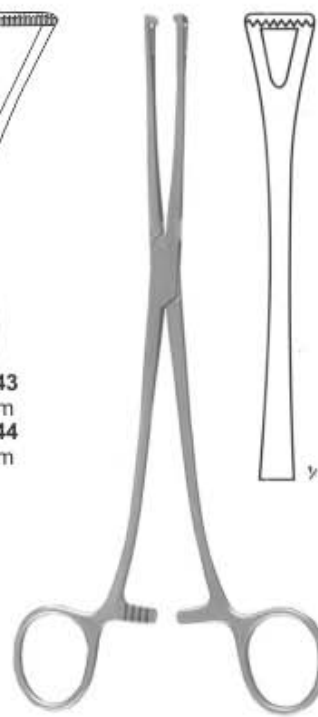

Babcock Seizing Forceps

- 15-024 16 cm
- 15-025 18 cm
- 15-026 20 cm
- 15-027 22 cm

Babcock Tissue Grasping Forceps

15-028 16 cm

15-029 21.5 cm

Babcock Tissue Grasping Forceps
 15-030 18 cm
 15-031 24 cm

Collin Grasp Forceps
 15-032 14 cm

Collin Tissue Grasping Forceps
 15-033 19.5 cm

Collin Tissue Grasping Forceps
 15-034 23 cm

Duval Lung Tissue Forceps
 15-035 1" WIDE
 DeBakey type jaw, 23 cm

Lovelace Lung Tissue Forceps
 15-036 1" WIDE
 Angled on Side,
 DeBakey type jaw, 19 cm

A
 15-037
 18 cm

B
 15-038
 20 cm

C
 15-039
 23 cm

Scheibe
 Organ Grasping Forceps

Heywood-Smith
 15-040
 Polypus Grasping Forceps
 21 cm

15-041
 18 cm
15-042
 20 cm

15-043
 20 cm
15-044
 23 cm

Duval Tissue Grasping Forceps

Lockwood Grasp Forceps
 15-045 20 cm

Allen
 Intestinal Clamp
 15-046 16 cm

INTESTINAL & TISSUE GRASPING FORCEPS

Darm- und Gewebefasszangen | Pincas Pour Saisir Intestins et Tissus
 Pinzas Para Intestinos y Tejidos | Pinze Per Afferrare Intestino e Tessuti