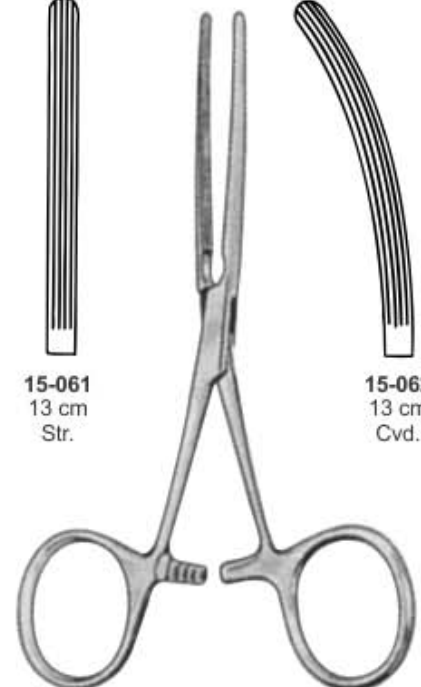

Baby-Kocher Intestinal Forceps Clamps