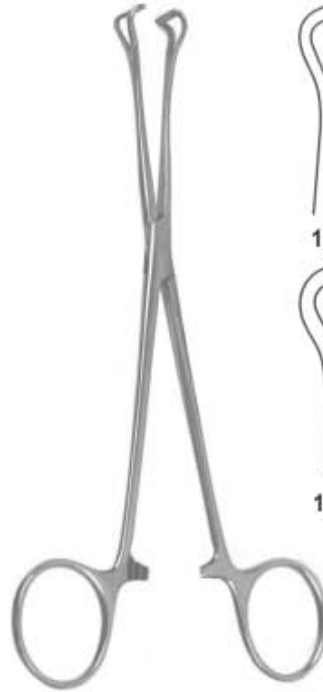

Duval Grasp Forceps
15-023 23 cm

INTESTINAL & TISSUE GRASPING FORCEPS

Darm-und Gewebefasszangen | Pincas Pour Saisir Intestins et Tissus
 Pinzas Para Intestinos y Tejidos | Pinze Per Afferrare Intestino e Tessuti

Babcock Seizing Forceps

- 15-024 16 cm
- 15-025 18 cm
- 15-026 20 cm
- 15-027 22 cm

Babcock Tissue Grasping Forceps

15-028 16 cm

15-029 21.5 cm

Babcock Tissue Grasping Forceps
 15-030 18 cm
 15-031 24 cm

Collin Grasp Forceps
 15-032 14 cm

Collin Tissue Grasping Forceps
 15-033 19.5 cm

Collin Tissue Grasping Forceps
 15-034 23 cm

Duval Lung Tissue Forceps
 15-035 1" WIDE
 DeBakey type jaw, 23 cm

Lovelace Lung Tissue Forceps
 15-036 1" WIDE
 Angled on Side,
 DeBakey type jaw, 19 cm