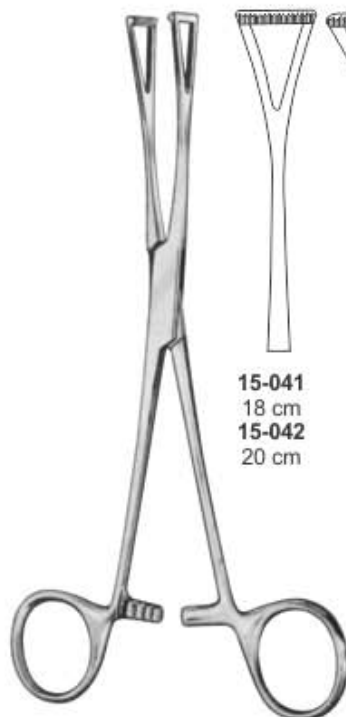

Babcock Seizing Forceps

- 15-024 16 cm
- 15-025 18 cm
- 15-026 20 cm
- 15-027 22 cm

Babcock Tissue Grasping Forceps

15-028 16 cm

15-029 21.5 cm

Babcock Tissue Grasping Forceps
 15-030 18 cm
 15-031 24 cm

Collin Grasp Forceps
 15-032 14 cm

Collin Tissue Grasping Forceps
 15-033 19.5 cm

Collin Tissue Grasping Forceps
 15-034 23 cm

Duval Lung Tissue Forceps
 15-035 1" WIDE
 DeBakey type jaw, 23 cm

Lovelace Lung Tissue Forceps
 15-036 1" WIDE
 Angled on Side,
 DeBakey type jaw, 19 cm

A
 15-037
 18 cm

B
 15-038
 20 cm

C
 15-039
 23 cm

Scheibe
 Organ Grasping Forceps

Heywood-Smith
 15-040
 Polypus Grasping Forceps
 21 cm

15-041
 18 cm
15-042
 20 cm

15-043
 20 cm
15-044
 23 cm

Duval Tissue Grasping Forceps

Lockwood Grasp Forceps
 15-045 20 cm

Allen
 Intestinal Clamp
 15-046 16 cm

INTESTINAL & TISSUE GRASPING FORCEPS

Darm- und Gewebefasszangen | Pincas Pour Saisir Intestins et Tissus
 Pinzas Para Intestinos y Tejidos | Pinze Per Afferrare Intestino e Tessuti