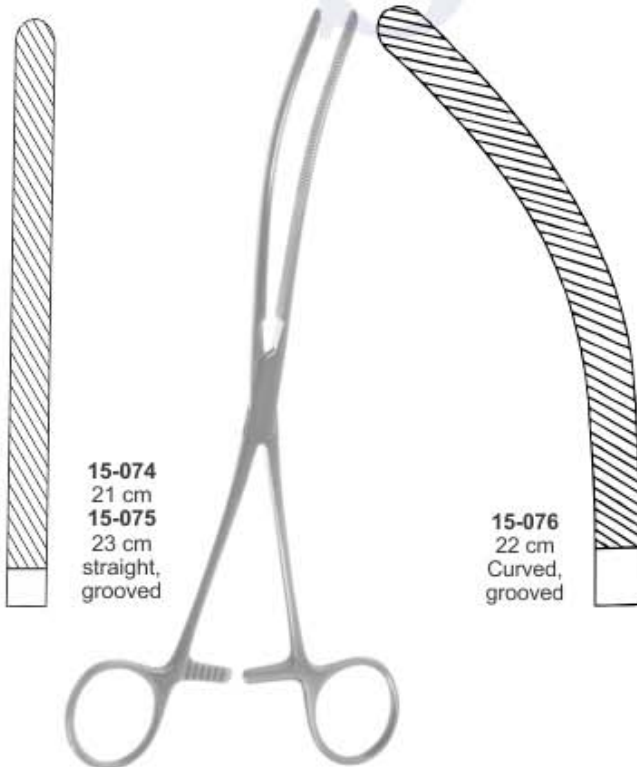

15-074
21 cm
15-075
23 cm
straight,
grooved

15-076
22 cm
Curved,
grooved

Doyen Intestinal Forceps Clamps