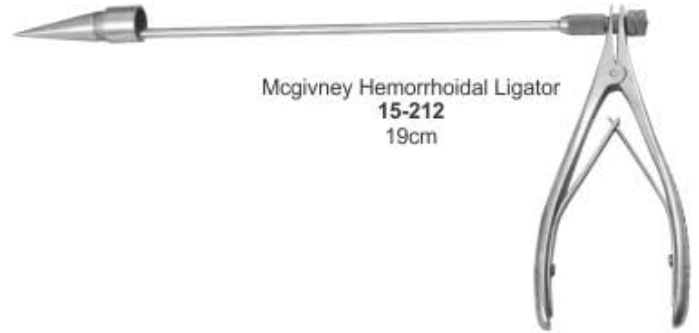

with light connection
 15-205 17mm
 15-206 20mm
 15-207 24mm

Kelly Proctoscope Intestinal Rectal Speculum

chrome plated
 15-208 22mm x 50 mm
 15-209 22mm x 100 mm
 15-210 22mm x 145 mm

Hemorrhoidal Ligator-Suction
15-211