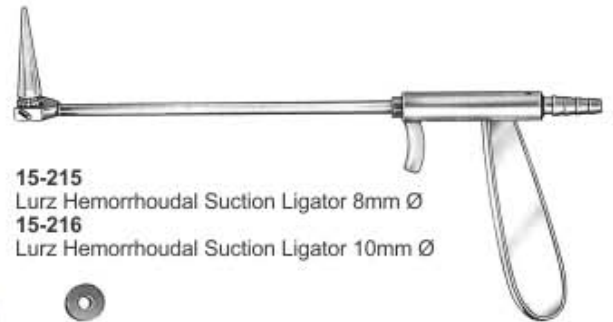

15-215
Lurz Hemorrhoidal Suction Ligator 8mm Ø
15-216
Lurz Hemorrhoidal Suction Ligator 10mm Ø

15-217
Ligator rubber rings
in package of 100 pieces