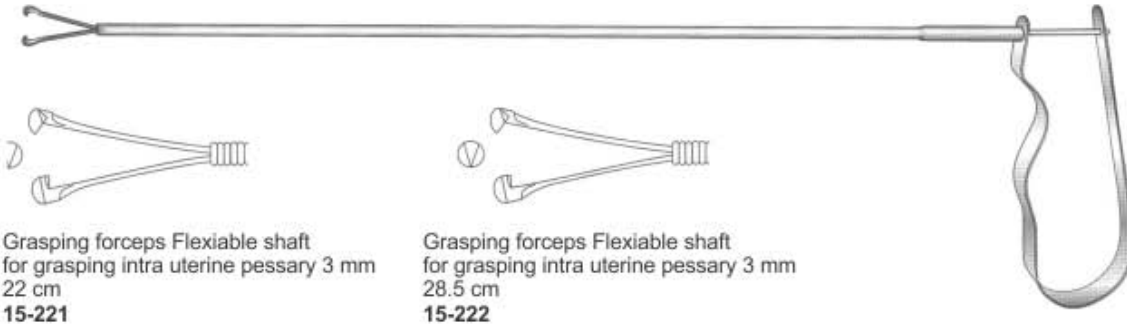

McGivney Hemorrhoidal Ligator
15-212
 19cm

15-213
 Rudd Hemorrhoidal Ligator with loading cone 12mmØ
 31.5 cm Str.

15-214
 Rudd Hemorrhoidal Ligator with loading cone 12mmØ
 31.5 cm Cvd.

15-215
 Lurz Hemorrhoidal Suction Ligator 8mm Ø
15-216
 Lurz Hemorrhoidal Suction Ligator 10mm Ø

15-217
 Ligator rubber rings
 in package of 100 pieces

15-219
 McGivney Hemorrhoidal Ligator
 With Offset Handle 18 cm
 Working Length.

15-218
 McGivney Hemorrhoid Grasping Forceps
 19 cm angled shank.

McGivney Hemorrhoidal Ligator
 Complete Set
15-220

INTESTINAL RECTAL SPECULA

Mastdarmspekula | Spéculums Rectaux
Espéculos Rectales | Specoli Rettali

Grasping forceps Flexible shaft
for grasping intra uterine pessary 3 mm
22 cm
15-221

Grasping forceps Flexible shaft
for grasping intra uterine pessary 3 mm
28.5 cm
15-222