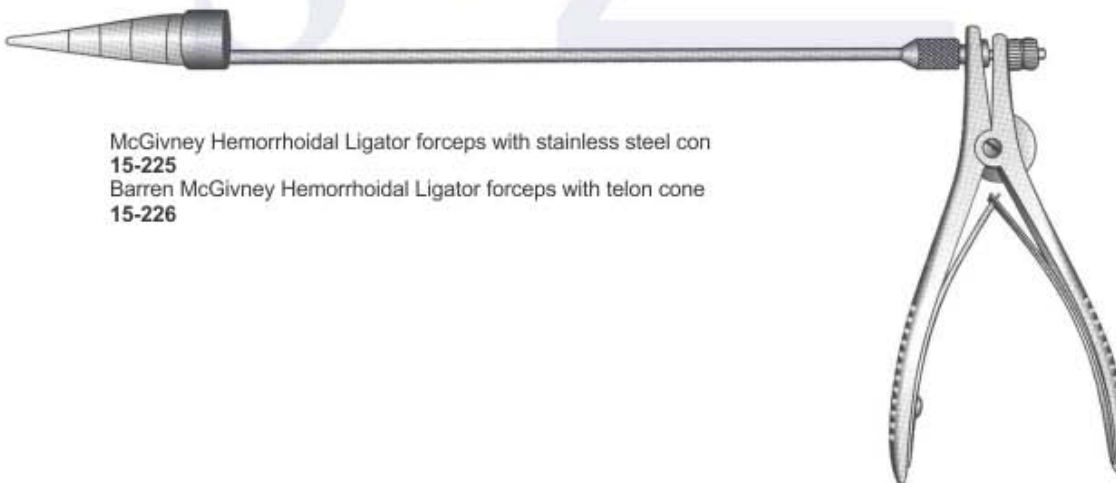

INTESTINAL RECTAL SPECULA

Mastdarmspekula | Spéculums Rectaux
Espéculos Rectales | Specoli Rettali

Grasping forceps Flexible shaft
for grasping intra uterine pessary 3 mm
22 cm
15-221

Grasping forceps Flexible shaft
for grasping intra uterine pessary 3 mm
28.5 cm
15-222

Barren McGivney Hemorrhoidal Ligator forceps with stainless steel con
15-223
Barren McGivney Hemorrhoidal Ligator forceps with telon cone
15-224

McGivney Hemorrhoidal Ligator forceps with stainless steel con
15-225
Barren McGivney Hemorrhoidal Ligator forceps with telon cone
15-226